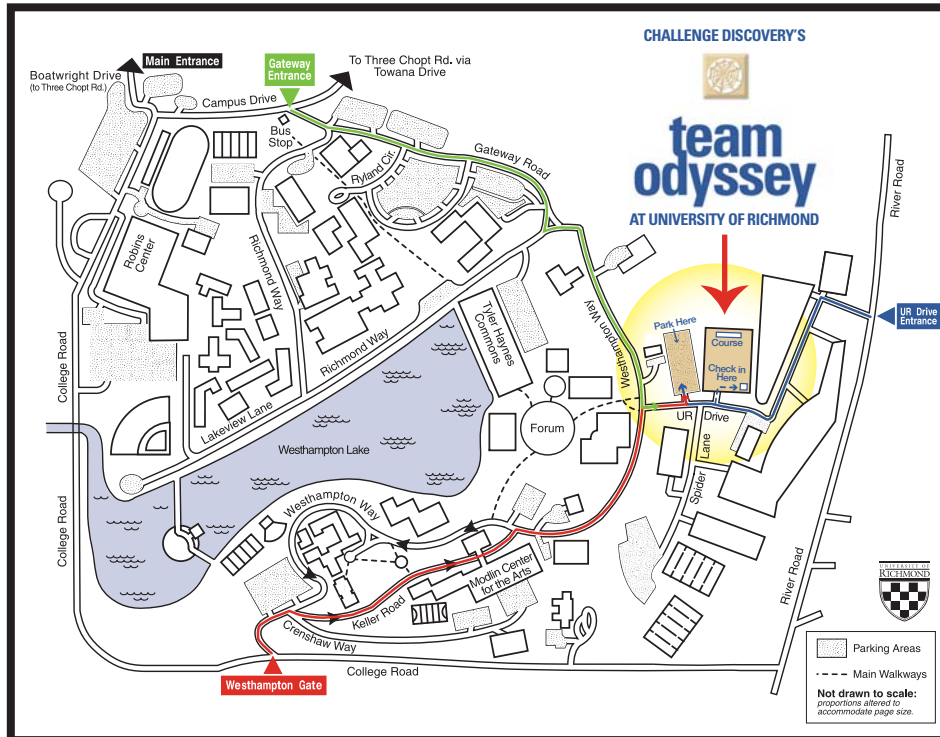

Directions to Challenge Discovery:

Take I-95 to Exit 98 Doswell/Kings Dominion.

- As you exit, follow signs for Route 30 East.
- Take Route 30 East past Kings Dominion, the Burger King, and 7-11.
- Cross the railroad tracks and make an immediate right turn onto Doswell Road.
- Follow Doswell Road about 1/4 mile and turn left onto a dirt/gravel road; a small white sign at the intersection reads "Challenge Discovery."
- Drive down the dirt road, toward the woods.
- Park along the edge of the road by the split rail fence. Your facilitators will meet you there.

Physical address (NOT mailing address):

9908 Doswell Road
 Doswell, VA 23047

Directions to Team Odyssey at University of Richmond®:

The Odyssey Course is located at the Intramural Fields at the University of Richmond®. Please check with your client coordinator for specific parking instructions if your group exceeds 40 people.

Otherwise follow the instructions on the map and park in the designated parking lot adjacent to the Intramural Fields, walk up the steps and meet at the brick building across the field.