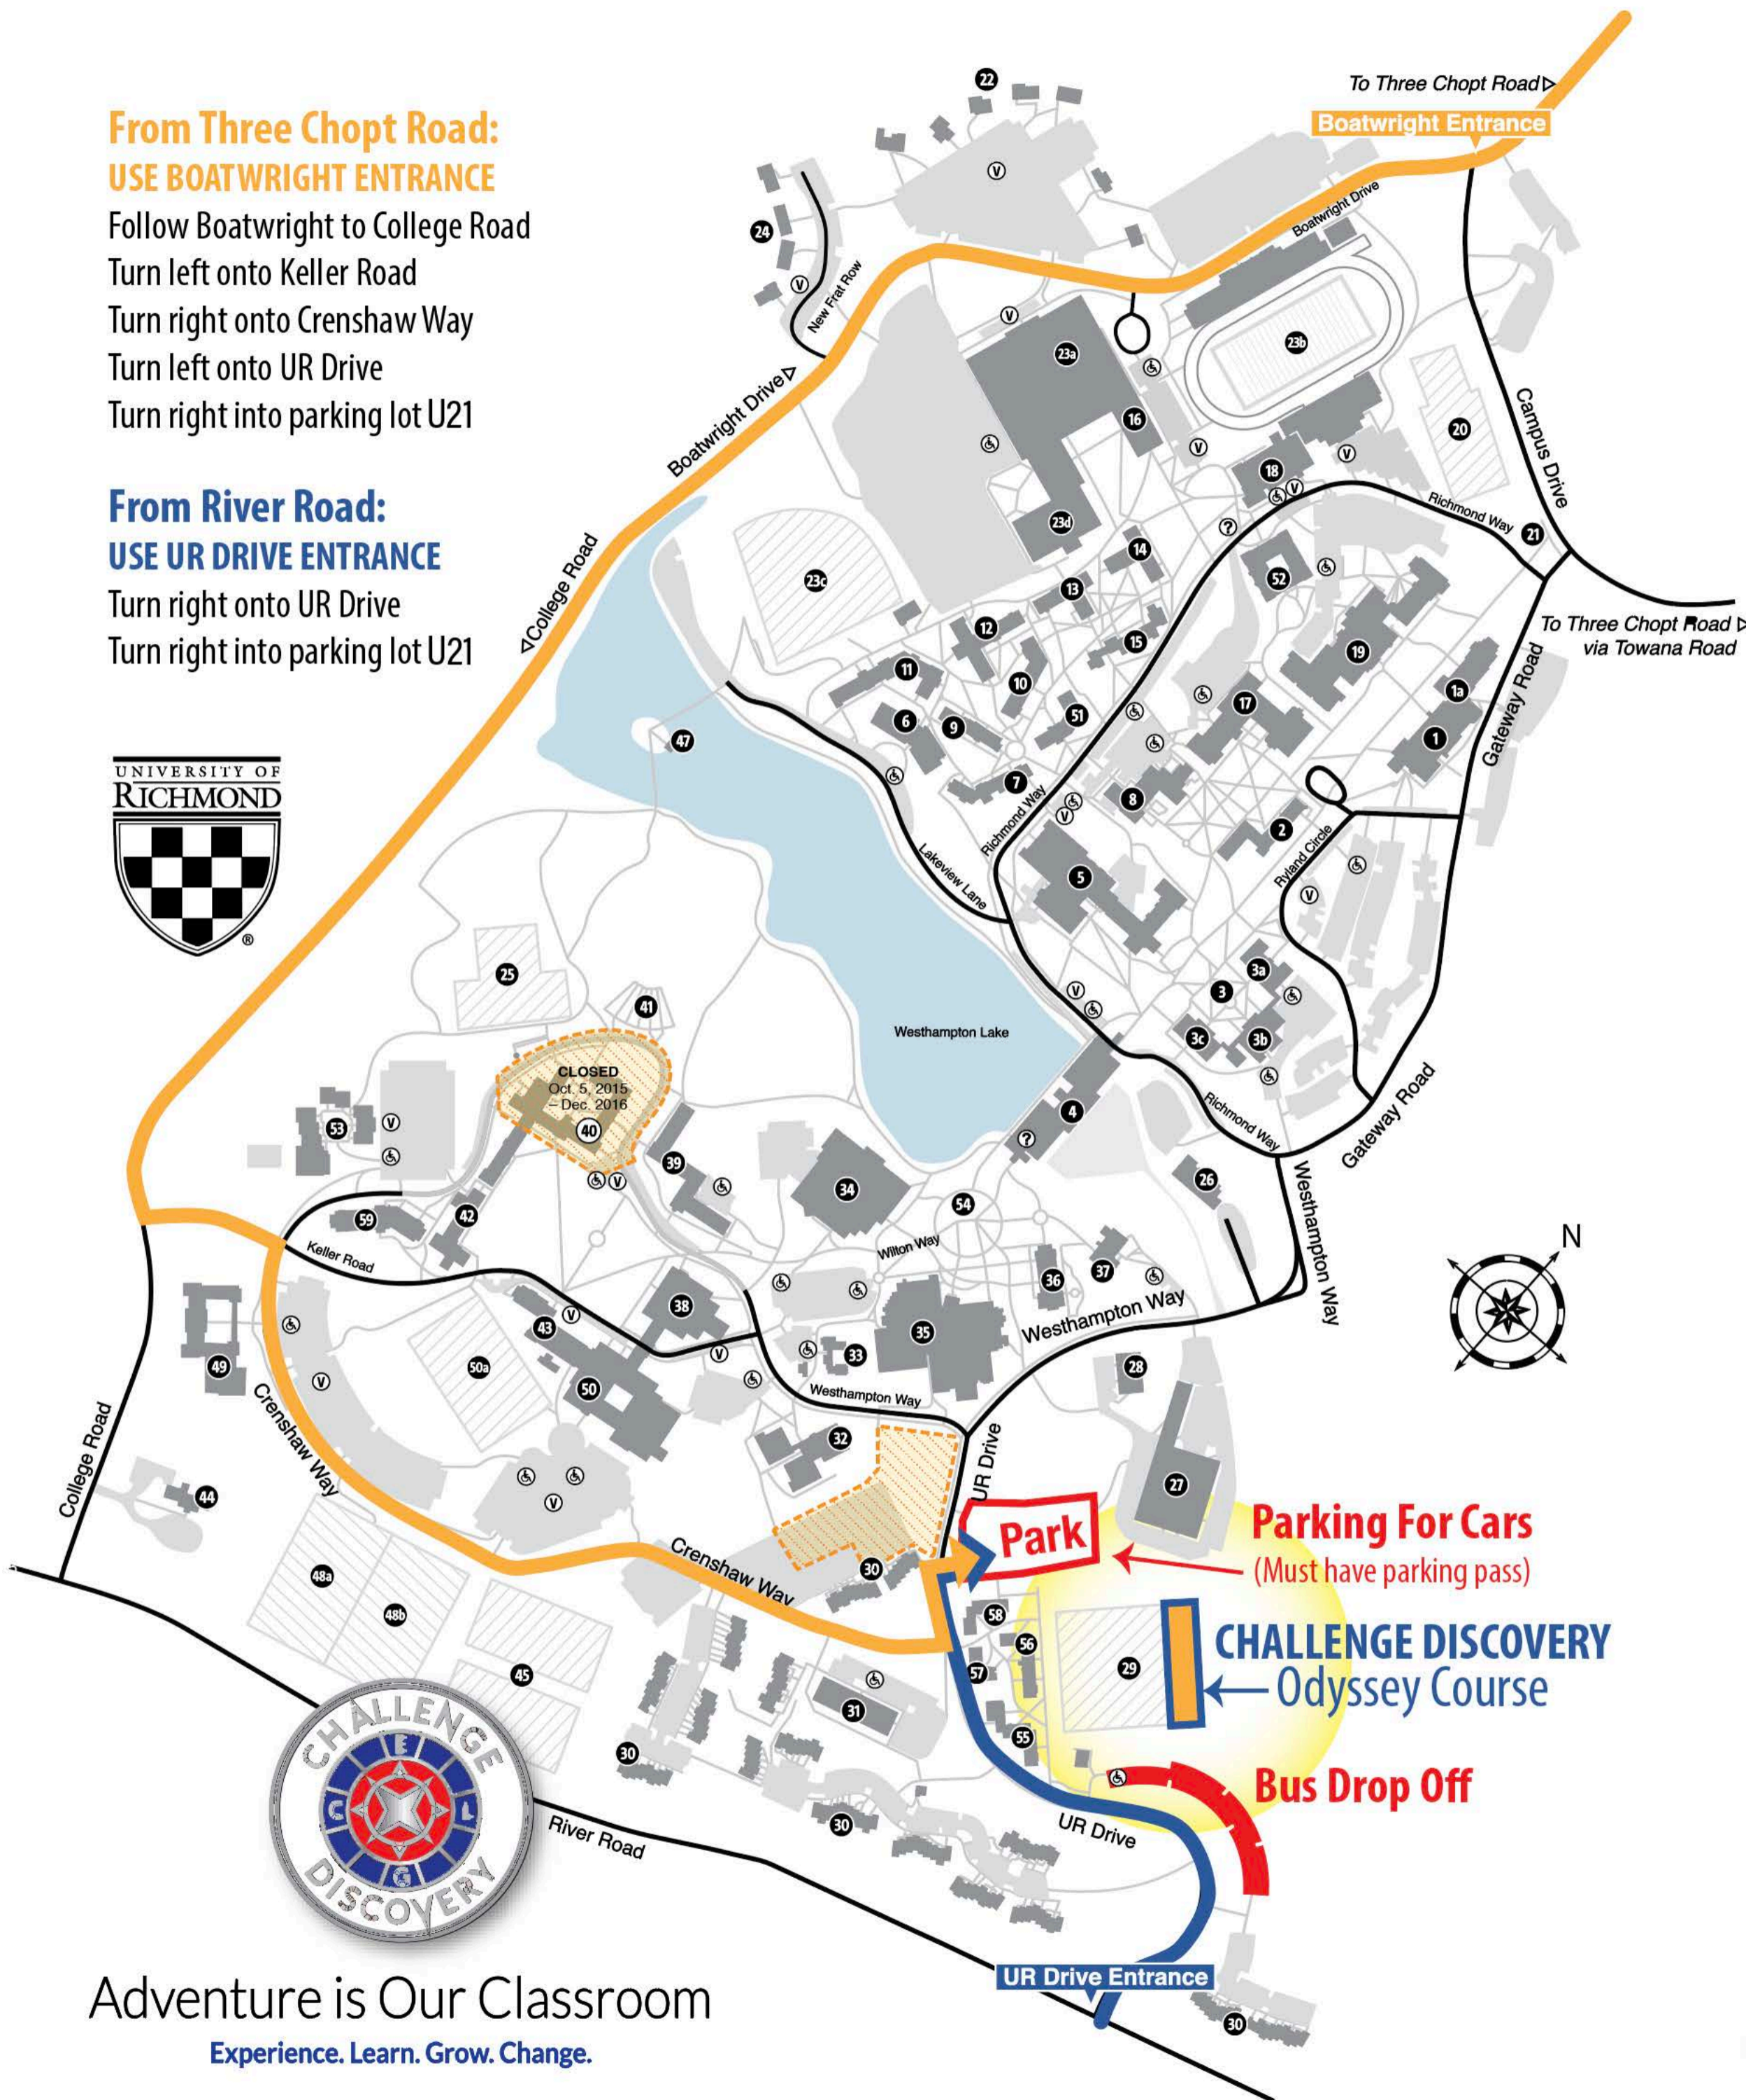

**From Three Chopt Road:
USE BOATWRIGHT ENTRANCE**

Follow Boatwright to College Road
Turn left onto Keller Road
Turn right onto Crenshaw Way
Turn left onto UR Drive
Turn right into parking lot U21

**From River Road:
USE UR DRIVE ENTRANCE**

Turn right onto UR Drive
Turn right into parking lot U21

Adventure is Our Classroom
Experience. Learn. Grow. Change.

Odyssey Course Parking Pass

Lot U21

Program Date:

Please fill in your program date.
This **MUST** be completed or you *will* be ticketed.

Valid only for date shown.
Must be displayed while parking at all times.

Adventure is Our Classroom
Experience. Learn. Grow. Change.